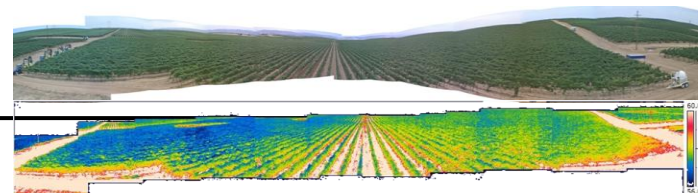

ItriCorp

No Boundaries

There are no boundaries when enthusiasm and excitement are applied to the task at hand.