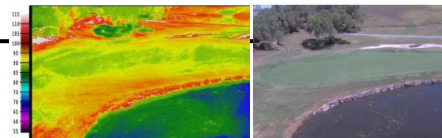

on a Dry Climate green/fairway helps you

avoid spending \$278,346/yr every year

Put One Hawk-Eye™ System

on a Temperate Climate sport field helps you

avoid spending \$27,447/yr every year

Turf-Vu®

Beautifully Healthy Turf